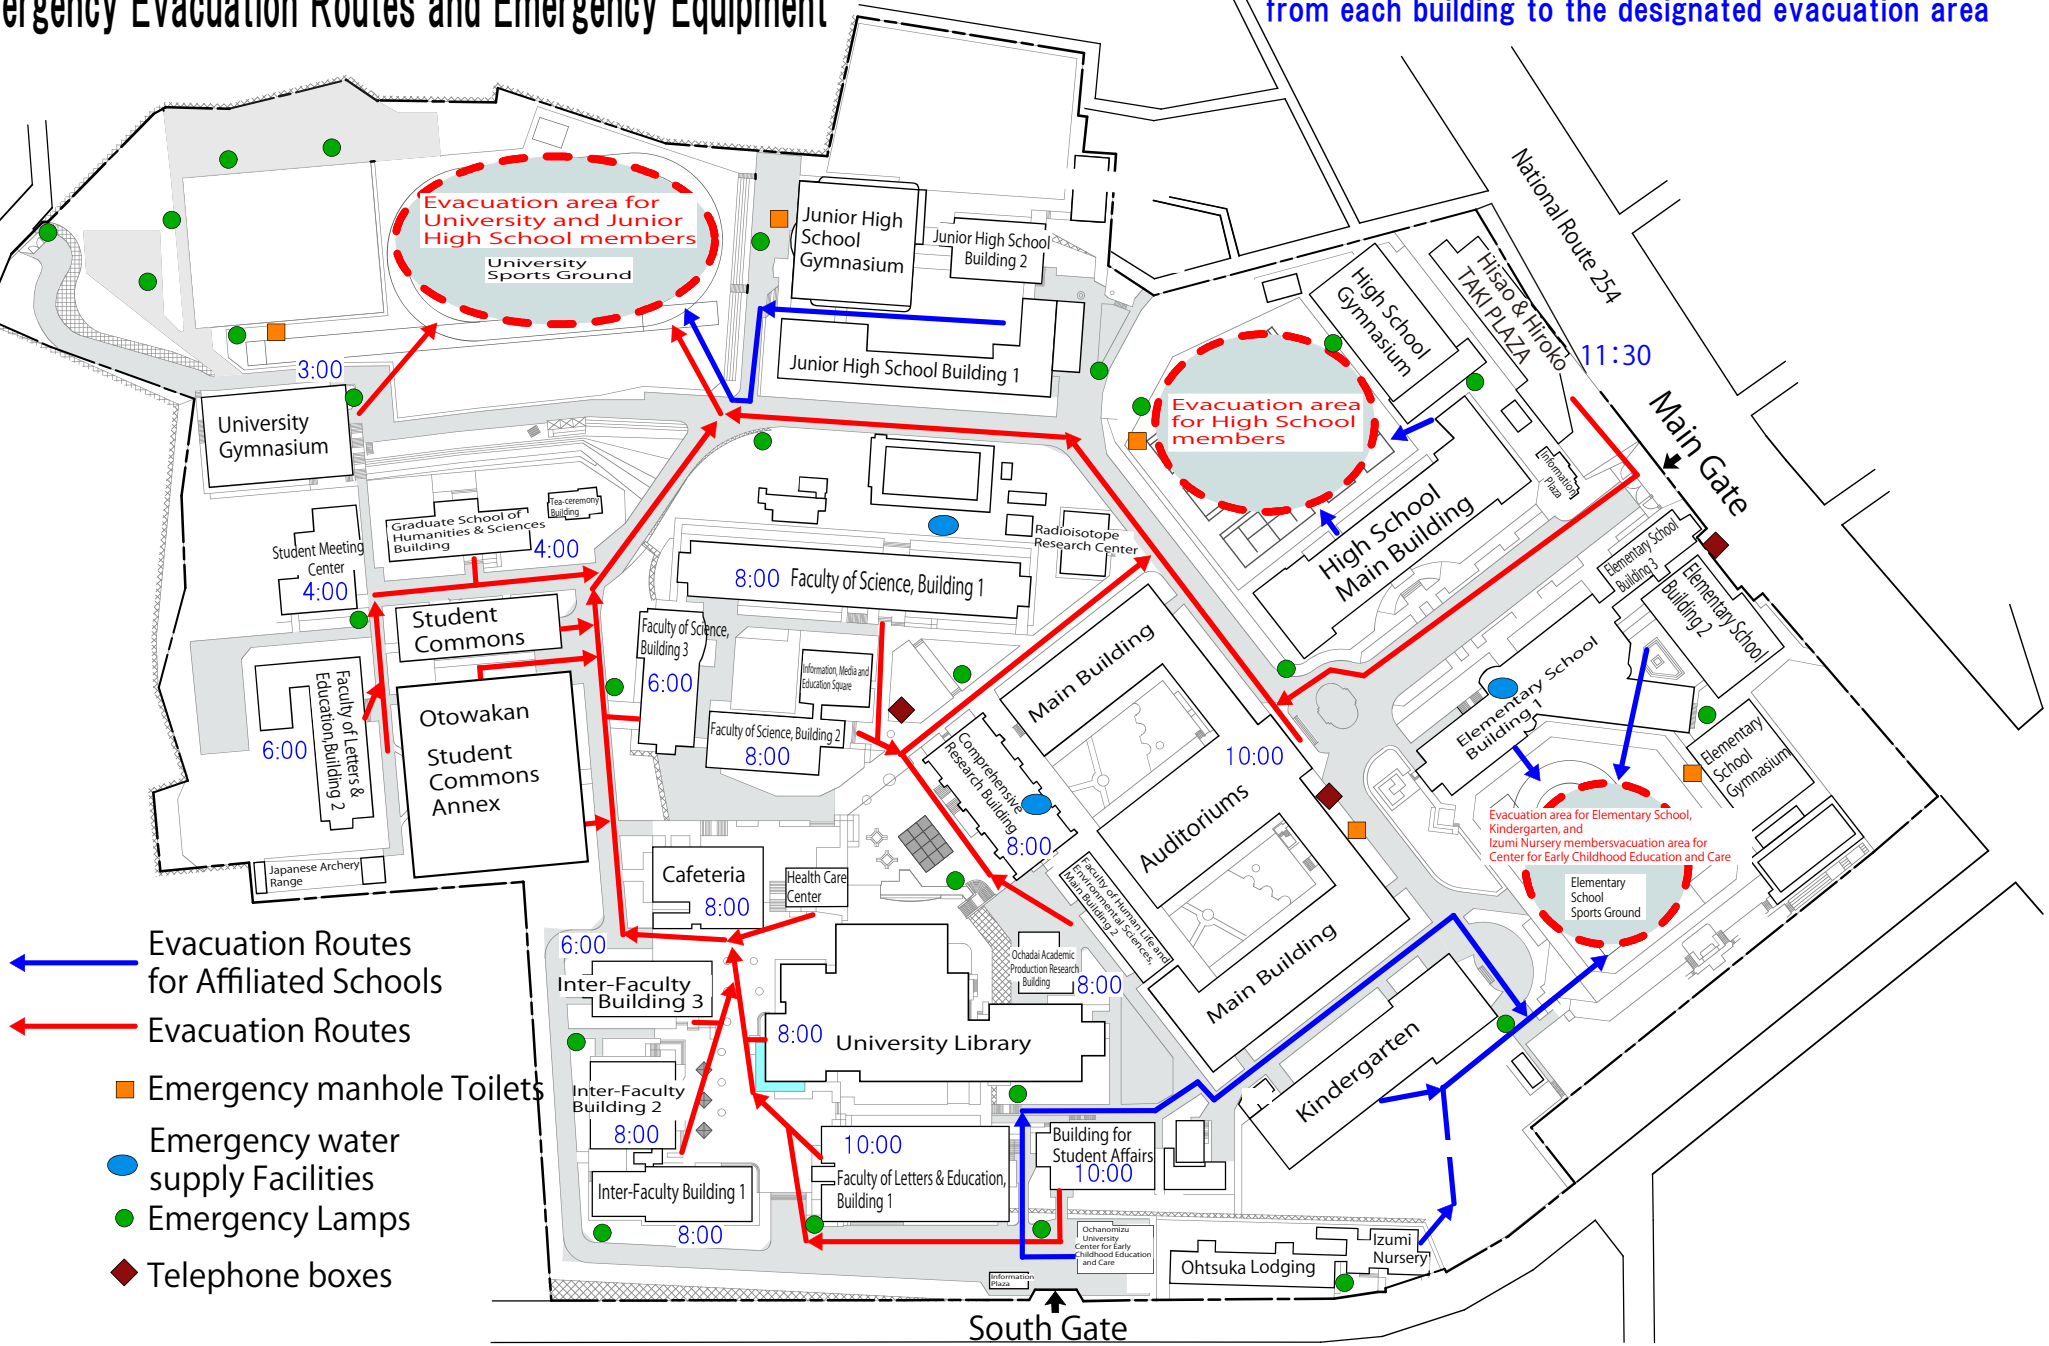

# Emergency Evacuation Routes and Emergency Equipment

The blue numbers show the time it takes to get from each building to the designated evacuation area

- Evacuation Routes for Affiliated Schools
- Evacuation Routes
- Emergency manhole Toilets
- Emergency water supply Facilities
- Emergency Lamps
- Telephone boxes